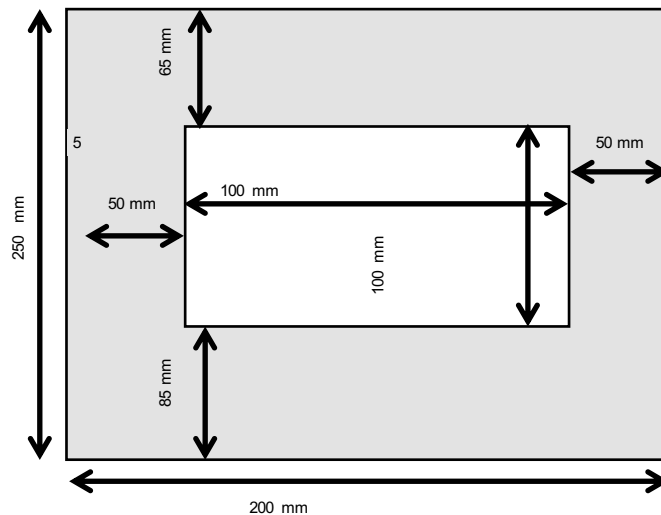

Beispiel für korrekte Angabe der Vermassung